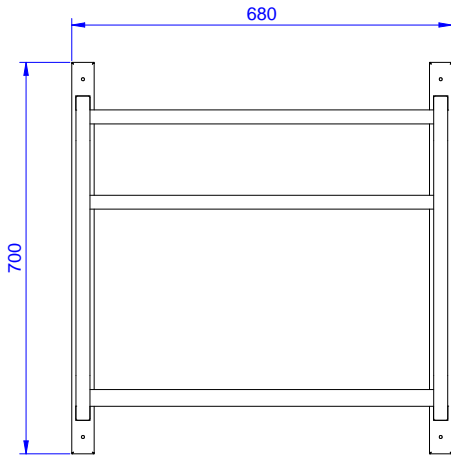

Accessories
Wall mounted shelf for 1 basket
680mm

ITEM # _____

MODEL # _____

NAME # _____

SIS # _____

AIA # _____

Main Features

- Designed to transport 500x500 mm dishwashing baskets.

Construction

- Capacity: from 1 to 4 baskets (based on model).
- Square section frame 25x25 mm.
- 304 AISI stainless steel construction throughout.

Sustainability

- Fitted with bottom tray and drain hole.

864357 (DWWS1)

Wall mounted shelf for 1 basket 680mm

Short Form Specification

Item No. _____

Constructed in 304 AISI stainless steel. Square 25x25mm tubular frame. Fitted with bottom tray and drain hole. Designed for baskets 500x500mm.

APPROVAL: _____

Front

Side

Top

Key Information:

External dimensions, Width:	
864357 (DWWS1)	680 mm
External dimensions, Depth:	500 mm
External dimensions, Height:	700 mm
Net weight:	8 kg