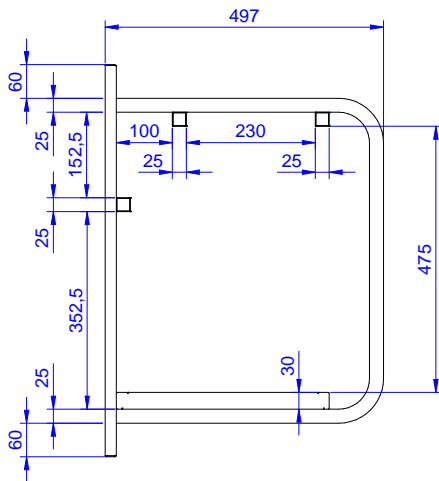

Construction

- Capacity: from 1 to 4 baskets (based on model).
- Square section frame 25x25 mm.
- 304 AISI stainless steel construction throughout.

Sustainability

- Fitted with bottom tray and drain hole.

864357 (DWWS1)

Wall mounted shelf for 1 basket 680mm

Short Form Specification

Item No. _____

Constructed in 304 AISI stainless steel. Square 25x25mm tubular frame. Fitted with bottom tray and drain hole. Designed for baskets 500x500mm.

APPROVAL: _____

Front

Side

Top

Key Information:

External dimensions, Width:	
864357 (DWWS1)	680 mm
External dimensions, Depth:	500 mm
External dimensions, Height:	700 mm
Net weight:	8 kg