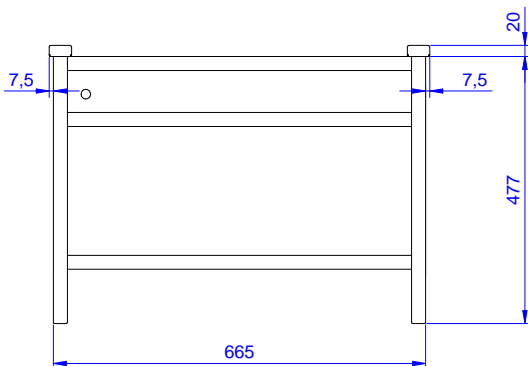

Construction

- Capacity: from 1 to 4 baskets (based on model).
- Square section frame 25x25 mm.
- 304 AISI stainless steel construction throughout.

Sustainability

- Fitted with bottom tray and drain hole.

864357 (DWWS1)

Wall mounted shelf for 1 basket 680mm

Short Form Specification

Item No. _____

Constructed in 304 AISI stainless steel. Square 25x25mm tubular frame. Fitted with bottom tray and drain hole. Designed for baskets 500x500mm.

APPROVAL: _____

Front

Side

Top

Key Information:

External dimensions, Width:	
864357 (DWWS1)	680 mm
External dimensions, Depth:	500 mm
External dimensions, Height:	700 mm
Net weight:	8 kg